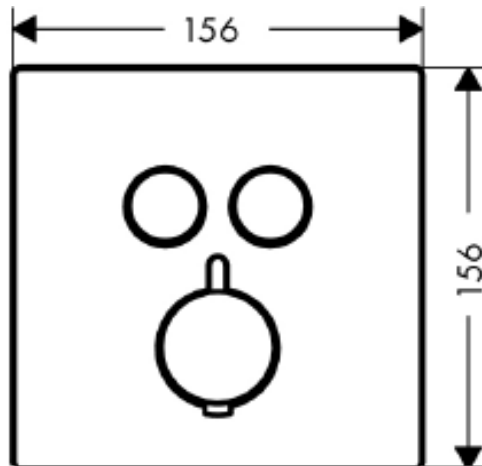

SPECIFICATION SHEET - fittings

BRAND:	hangrohe	Product Photo:
ORIGIN:	Germany	
SERIES:	Overhead Showers	
PRODUCT DESCRIPTION:	ShowerSelect Finish set for thermostatic mixer for 2 outlets • Flow pressure: 1~5 bar (15~70 psi)	
MODEL No.	15738 400	
FINISH/COLOUR:	White / Chrome	
DIMENSIONS:	156mm x 156mm	
OPTIONAL MATCHING PARTS:	01800000 iBox	

Technical Informations: Suitable for continous flow water heater

REMINDER:	Pipe flushing must be done before faucets are installed. Failure to do so voids the warranty.
	Do not use cleaners containing abrasive cleansers, ammonia, bleach, acids, waxes, alcohol, solvents or other products not recommended for chrome.
	All information is for reference only, installation shall always be based on the actual product delivered.