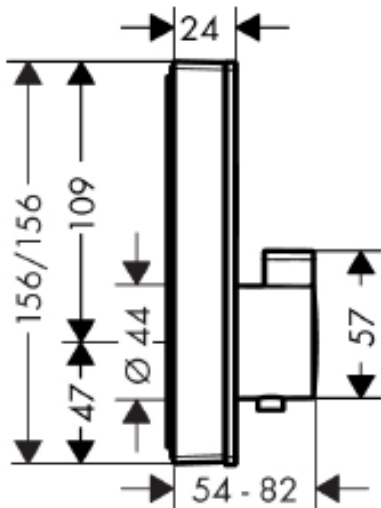

SPECIFICATION SHEET - fittings

BRAND:	hangrohe	Product Photo:
ORIGIN:	Germany	
SERIES:	Overhead Showers	
PRODUCT DESCRIPTION:	ShowerSelect Finish set for thermostatic mixer for 2 outlets • Flow pressure: 1~5 bar (15~70 psi)	
MODEL No.	15738 400	
FINISH/COLOUR:	White / Chrome	
DIMENSIONS:	156mm x 156mm	
OPTIONAL MATCHING PARTS:	01800000 iBox	

Technical Informations: Suitable for continous flow water heater

REMINDER:	Pipe flushing must be done before faucets are installed. Failure to do so voids the warranty.
	Do not use cleaners containing abrasive cleansers, ammonia, bleach, acids, waxes, alcohol, solvents or other products not recommended for chrome.
	All information is for reference only, installation shall always be based on the actual product delivered.